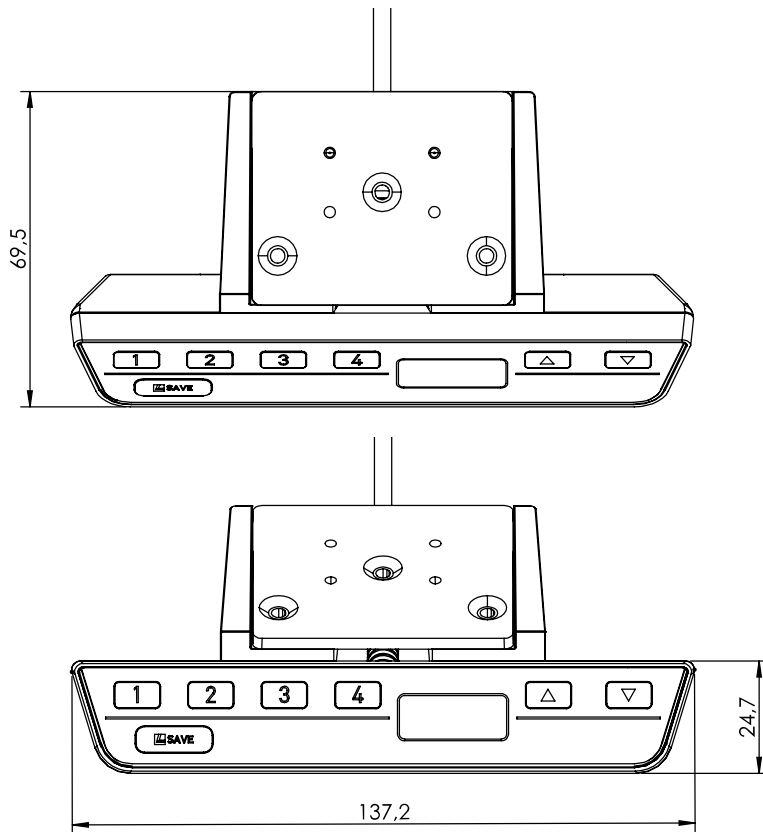

CB|classic C

The Legend Returns.

DESCRIPTION

Mythical. With the CBclassic C's brand-new look and feel complementing its three-digit display and space for up to four saved memory positions, LOGICDATA has added a modern twist to a timeless classic.

FEATURES

- Fully-customizable Hand Control
- Modern Look & Feel
- Soft Touch
- Up to 4 Memory Positions
- Responsive Up / Down Function
- Under-desk mounting
- Sliding mechanism to protect pre-installed handsets during transport

TECHNICAL DATA

Supply voltage	5 V DC \pm 10%
Current Consumption (average)	75 mA
Cable length	1 800 mm
Dimensions (l x w x h)	69.5 mm x 137.2 mm x 24.7 mm (2.736 " x 5.404 " x 0.974 ")
Ambient conditions during operation	+5 °C to +40 °C at max. 68% relative air humidity (non-condensing), up to an altitude of 2,000 m.
Ambient conditions during transport and storage	-25 °C to +40 °C at max. 68% relative air humidity (non-condensing). +40 °C to +60 °C at max. 32% relative air humidity (non-condensing). Temperatures of more than 40 °C for periods not exceeding 10h. Product must be acclimatised to acceptable operating conditions before assembly. Contact LOGICDATA for exact specifications.
Compatibility	See Compatibility Table
Degree of protection (IEC 60529)	IP 20
Standards and regulations	EMC directive 2014/30/EU RoHS directive 2011/65/EU
Order Code	HSU-C-FL-SM-y-z